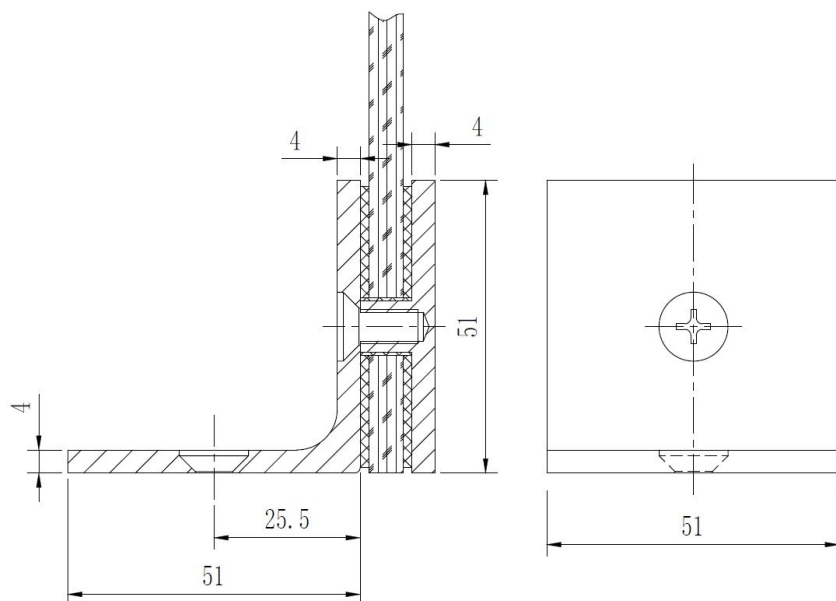

PRODUCT SHEET

Description:

Glass Clamp "Bern", 90DG, Brushed Brass, Glass/Wall, 51x51x Square Corners, 8-10mm Glass, Wall Mounted By $\varnothing$ 5mm Screw, Hole, GLass Mounted By $\varnothing$ 12mm Drilling, Brass Material

Item number:

15.23.700-7

Units	Box	Carton	HS Code	Barcode
Pcs.	1	20	8302419000	
				5704866515283

SISO A/S

Mileparken 11
DK-2740 Skovlunde
Denmark
VAT: DK 24786013

Phone +45 45 830 900

www.siso.dk
siso@siso.dk

Danske Bank
Nytorv Branch
Copenhagen
SWIFT: DABADKKK

Account no.
4180 3112 112936
IBAN Account
DK7230003112112936